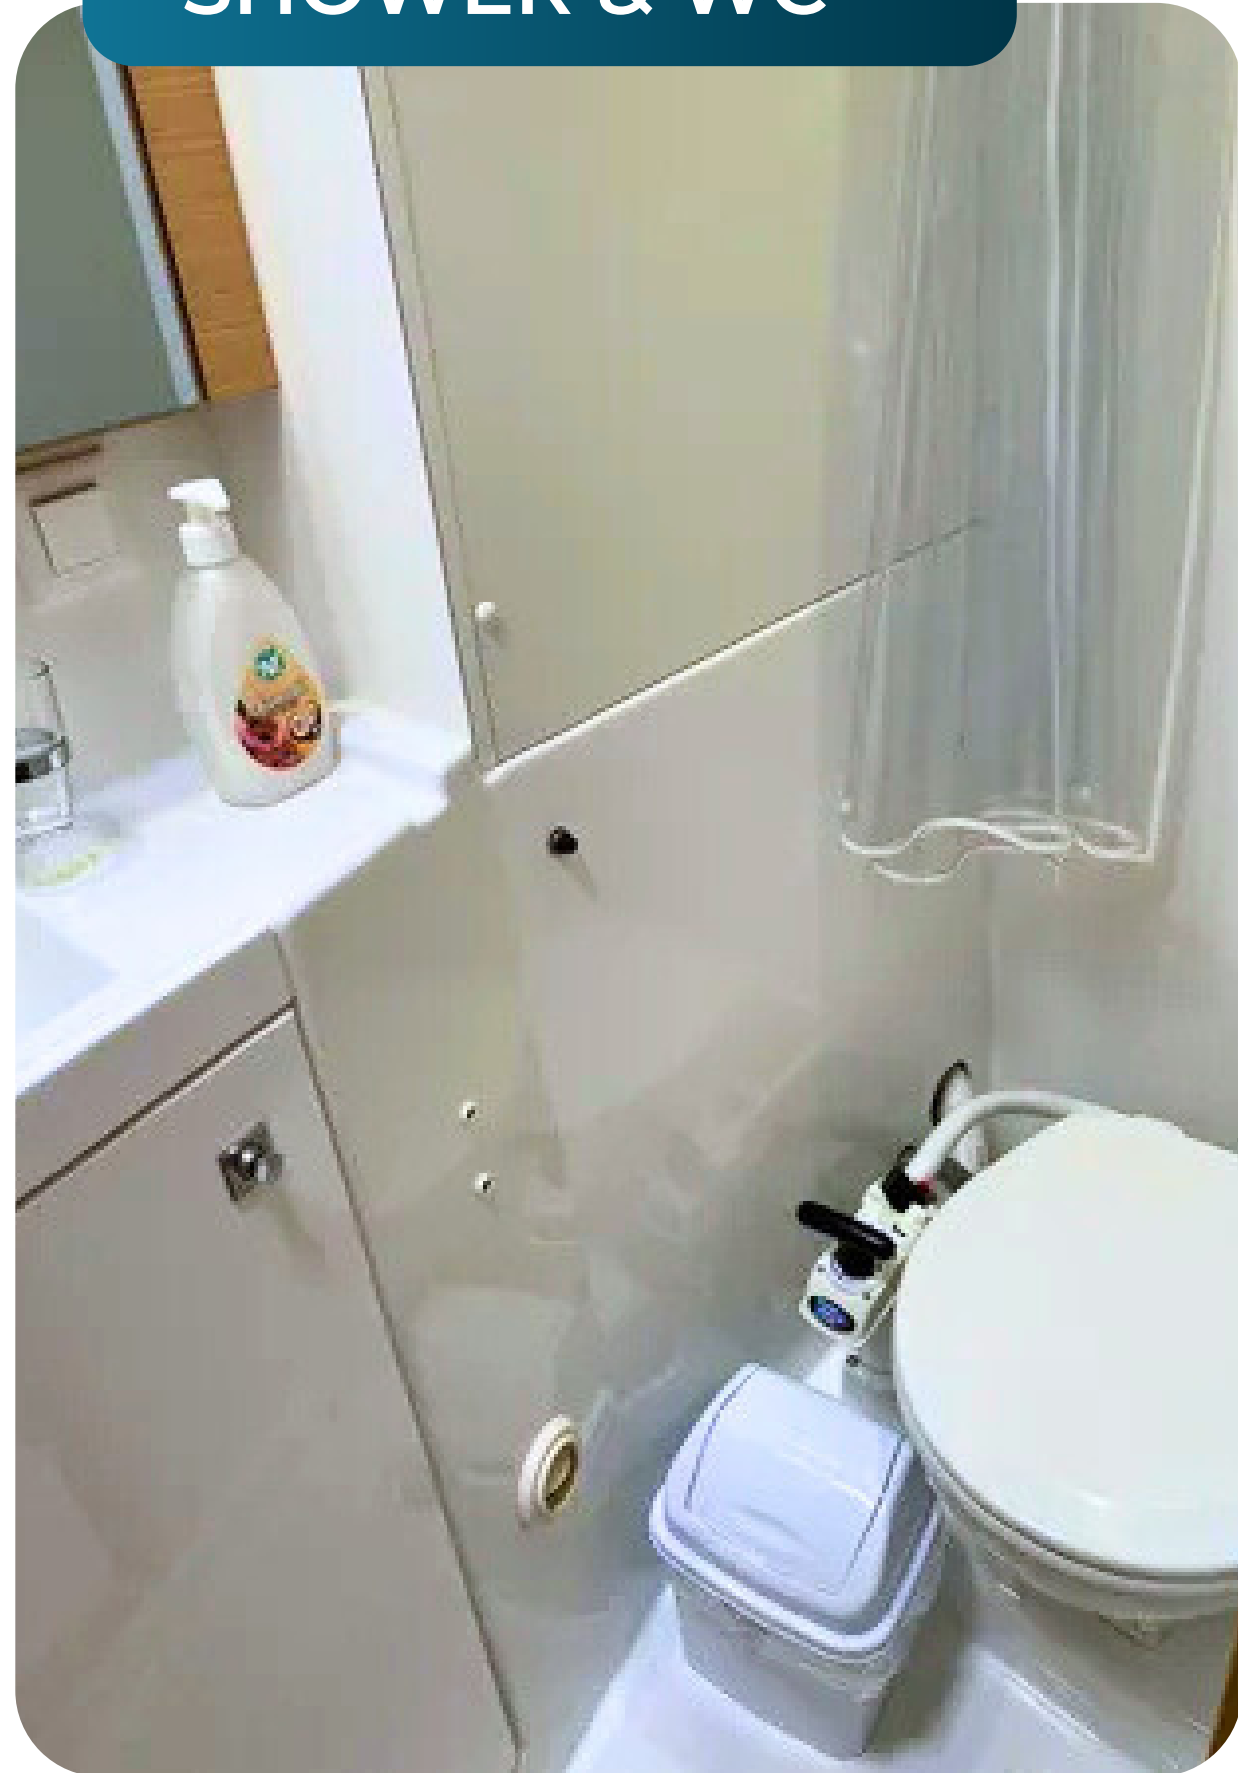

Catamaran Joy One offers 4 toilets with a shower.

Boat equipment features a classic mainsail, solar panels, a radar, a generator, a bimini and an outside GPS plotter. It also boasts heating, air conditioning, an audio system, outside speakers and a FREE stand up paddleboard. The fully-equipped galley includes a microwave, a fridge, an oven, a cooker and a sink.

CABIN 1

Ready-to-use cosy cabins with soft lighting, wardrobes, fresh towels, and hotel-style bedding.

CABIN 2

Ready-to-use cosy cabins with soft lighting, wardrobes, fresh towels, and hotel-style bedding.

CABIN 3

Ready-to-use cosy cabins with soft lighting, wardrobes, fresh towels, and hotel-style bedding.

CABIN 4

Ready-to-use cosy cabins with soft lighting, wardrobes, fresh towels, and hotel-style bedding.

SHOWER & WC

Ready-to-use bathroom with shower, toilet, sink, cleaning supplies, tissues, and soap.

SHOWER & WC

Ready-to-use bathroom with shower, toilet, sink, cleaning supplies, tissues, and soap.

DECK

Ready-to-use spacious deck with comfy seating and table, ideal for dining and relaxing.